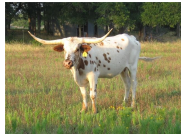

TTT: 61.3750 on 04/06/2015

SITTIN SIOUX

SITTIN BULL

SUNHAVEN SUE SWEETNESS

HUNTS COMMAND RESPECT

HASHBROWN

JM SUE

GF G-K